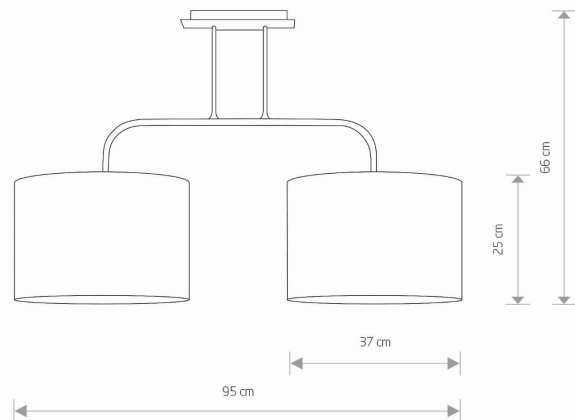

LUMINAIRE MODEL

ALICE M
4962

CATALOGUE GROUP
COUNTRY OF ORIGIN

—
MADE IN POLAND

LIGHT SOURCE **E27**
 LIGHT SOURCES TYPE **Replaceable**
 MAXIMUM WATTAGE **25W only LED**
 LAMP INCLUDES SOURCE OF LIGHT **No**
 NUMBER OF LIGHT SOURCES **2**
 IP **IP20**
Interior use

PACKAGE DIMENSIONS (L/W/H) **49cm/15cm/66cm**

NET/GROSS WEIGHT **1.7kg/3.54kg**

ASSEMBLY METHOD **Bridge**

LEADING/SUPPLEMENTARY COLOR **Black-Gold,Black**

MATERIALS **Fabric,Painted steel**

STYLE **Modern**

ELECTRICAL SECURITY CLASS **I**

POWER SUPPLY **~220-230V/50/60Hz**

DIMENSIONS

5 9 0 3 1 3 9 4 9 6 2 9 2

Nowodvorski
LIGHTING

CATALOGUE CARD