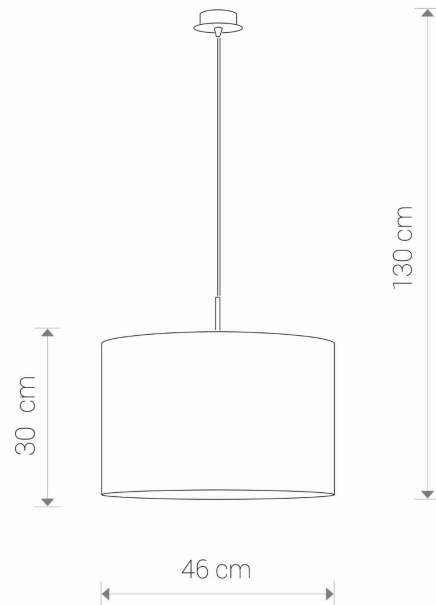

LUMINAIRE MODEL

ALICE L
4961

CATALOGUE GROUP
COUNTRY OF ORIGIN

—
MADE IN POLAND

LIGHT SOURCE **E27**
 LIGHT SOURCES TYPE **Replaceable**
 MAXIMUM WATTAGE **25W only LED**
 LAMP INCLUDES SOURCE OF LIGHT **No**
 NUMBER OF LIGHT SOURCES **1**
 IP **IP20**
Interior use

PACKAGE DIMENSIONS (L/W/H) **50cm/50cm/33cm**

NET/GROSS WEIGHT **0.8kg/1.96kg**

ASSEMBLY METHOD **Bridge**

LEADING/SUPPLEMENTARY COLOR **Black-Gold,Black**

MATERIALS **Fabric,Painted steel**

STYLE **Modern**

ELECTRICAL SECURITY CLASS **I**

POWER SUPPLY **~220-230V/50/60Hz**

DIMENSIONS

5 9 0 3 1 3 9 4 9 6 1 9 3