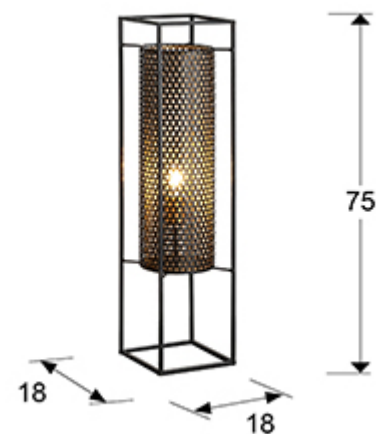

Vera

493045

Table lamps

Large lantern of 1 light made of punched metal, external finish in black, golden inside.

·This item includes 1 E27 LED 8W. DIMABLE

GENERAL INFORMATION

Catalogue: I38 Iluminación
Page: 309
EAN Code: 8435435326272
Type: Table lamps
Collection: Vera

SIZES

Sizes: ↔ 18.0 ↓ 75.0 ↗ 18.0 cm
Weight: 1.6 Kg

SIZES WITH PACKAGING

Weight: 2.6 Kg
Volume: 0.0610m³
Sizes: ↔ 27.0 ↓ 84.0 ↗ 27.0 cm

TECHNICAL INFORMATION

Energy class: A+
IP protection: IP 20
Electric class: Class 2
Maximum power: 60W
Voltage: 110/220 V
Frequency: 50/60 Hz

ADDITIONAL INFORMATION

Material: Metal
Finish: Black, golden
Cable colour: clear