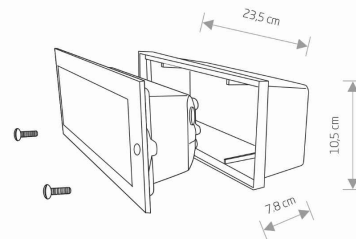

LUMINAIRE MODEL	INA	CATALOGUE GROUP	—
	4907	COUNTRY OF ORIGIN	MADE IN P.R.C.

LIGHT SOURCE	E27
LIGHT SOURCES TYPE	Replaceable
MAXIMUM WATTAGE	10W only LED
LAMP INCLUDES SOURCE OF LIGHT	No
NUMBER OF LIGHT SOURCES	1
IP	IP65
	Exterior use

PACKAGE DIMENSIONS (L/W/H)	10.5cm/9.5cm/24cm
NET/GROSS WEIGHT	0.6kg/0.67kg
ASSEMBLY METHOD	Recessed assembly
LEADING/SUPPLEMENTARY COLOR	Graphite, Transparent
MATERIALS	Painted aluminum, Glass, Plastic
STYLE	Modern
ELECTRICAL SECURITY CLASS	I
POWER SUPPLY	~220-230V/50/60Hz

DIMENSIONS

5 9 0 3 1 3 9 4 9 0 7 9 5