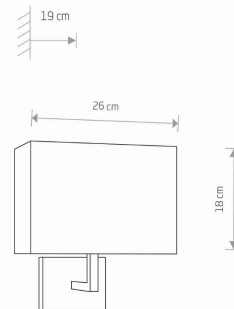

LUMINAIRE MODEL

HOTEL
4730

CATALOGUE GROUP
COUNTRY OF ORIGIN

—
MADE IN POLAND

LIGHT SOURCE **E27**
LIGHT SOURCES TYPE **Replaceable**
MAXIMUM WATTAGE **25W only LED**
LAMP INCLUDES SOURCE OF LIGHT **No**
NUMBER OF LIGHT SOURCES **1**
IP **IP20**
Interior use

PACKAGE DIMENSIONS (L/W/H) **44cm/22cm/25cm**
NET/GROSS WEIGHT **0.5kg/0.83kg**
ASSEMBLY METHOD **Bridge**
LEADING/SUPPLEMENTARY COLOR **Ecru, Chrome**
MATERIALS **Fabric, Chrome plated steel**
STYLE **Modern**
ELECTRICAL SECURITY CLASS **I**
POWER SUPPLY **~220-230V/50/60Hz**

DIMENSIONS

5 903139473095