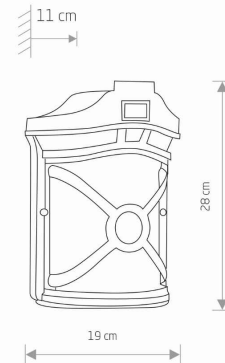

LUMINAIRE MODEL

DON
4687

CATALOGUE GROUP
COUNTRY OF ORIGIN

—
MADE IN P.R.C.

LIGHT SOURCE **E27**
 LIGHT SOURCES TYPE **Replaceable**
 MAXIMUM WATTAGE **25W only LED**
 LAMP INCLUDES SOURCE OF LIGHT **No**
 NUMBER OF LIGHT SOURCES **1**
 IP **IP44**
Exterior use

PACKAGE DIMENSIONS (L/W/H) **21.5cm/12cm/29cm**

NET/GROSS WEIGHT **1.19kg/1.37kg**

ASSEMBLY METHOD **Direct assembly**

LEADING/SUPPLEMENTARY COLOR **Black with a copper patina**

MATERIALS **Painted aluminum, Glass**

STYLE **Classic**

ELECTRICAL SECURITY CLASS **I**

POWER SUPPLY **~220-230V/50/60Hz**

DIMENSIONS

5 9 0 3 1 3 9 4 6 8 7 9 4