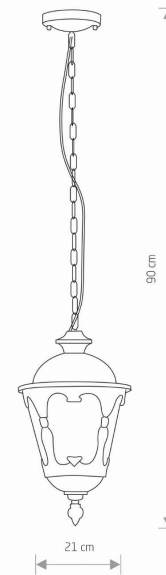

LUMINAIRE MODEL

TYBR
4684

CATALOGUE GROUP
COUNTRY OF ORIGIN

—
MADE IN P.R.C.

LIGHT SOURCE **E27**
 LIGHT SOURCES TYPE **Replaceable**
 MAXIMUM WATTAGE **25W only LED**
 LAMP INCLUDES SOURCE OF LIGHT **No**
 NUMBER OF LIGHT SOURCES **1**
 IP **IP44**
Exterior use

PACKAGE DIMENSIONS (L/W/H) **20cm/20cm/27cm**

NET/GROSS WEIGHT **1.25kg/1.5kg**

ASSEMBLY METHOD **Direct assembly**

LEADING/SUPPLEMENTARY COLOR **Black with a golden patina, White**

MATERIALS **Painted aluminum, Glass**

STYLE **Classic**

ELECTRICAL SECURITY CLASS **II**

POWER SUPPLY **~220-230V/50/60Hz**

DIMENSIONS

5 9 0 3 1 3 9 4 6 8 4 9 7