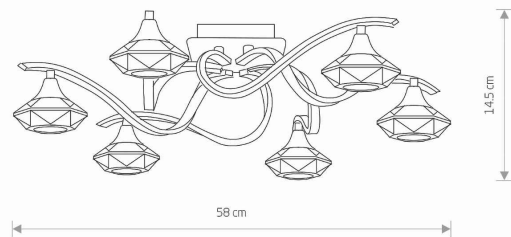

LUMINAIRE MODEL

**TESALLI**  
**4653**

CATALOGUE GROUP  
COUNTRY OF ORIGIN

—  
**MADE IN P.R.C.**

LIGHT SOURCE **G9**  
 LIGHT SOURCES TYPE **Replaceable**  
 MAXIMUM WATTAGE **6x40W**  
 LAMP INCLUDES SOURCE OF LIGHT **No**  
 NUMBER OF LIGHT SOURCES **6**  
 IP **IP20**  
**Interior use**

PACKAGE DIMENSIONS (L/W/H) **58cm/58cm/13,5cm**

NET/GROSS WEIGHT **2,9kg/3,82kg**

ASSEMBLY METHOD **Bridge**

LEADING/SUPPLEMENTARY COLOR **Chrome,Transparent**

MATERIALS **Chrome plated steel,Glass**

STYLE **New York**

ELECTRICAL SECURITY CLASS **I**

POWER SUPPLY **~220-230V/50/60Hz**

DIMENSIONS

5 9 0 3 1 3 9 4 6 5 3 9 7