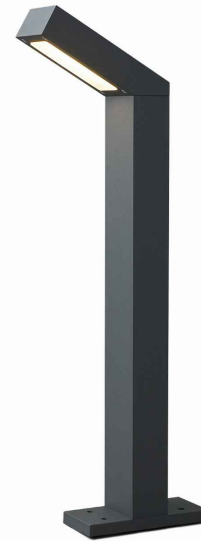

LUMINAIRE MODEL

**LHOTSE LED**  
**4448**

CATALOGUE GROUP  
COUNTRY OF ORIGIN

—  
**MADE IN P.R.C.**

LIGHT SOURCE **LED**  
 LIGHT SOURCES TYPE **Integrated**  
 MAXIMUM WATTAGE **9W**  
 LAMP INCLUDES SOURCE OF LIGHT **Yes**  
 IP **IP54**  
**Exterior use**  
 LIFETIME **10000h**

THIS PRODUCT 4448 CONTAINS A LIGHT SOURCE 7882 OF ENERGY EFFICIENCY CLASS: G

PACKAGE DIMENSIONS **24cm/8.5cm/65.5cm**  
(L/W/H)

NET/GROSS WEIGHT **1.66kg/2.42kg**

ASSEMBLY METHOD **Direct assembly**

LEADING/SUPPLEMENTARY COLOR **Graphite**

MATERIALS **Painted aluminum, Plastic PC**

STYLE **Modern**

ELECTRICAL SECURITY CLASS **I**

POWER SUPPLY **~220-230V/50/60Hz**

DIMENSIONS

5 9 0 3 1 3 9 4 4 4 8 9 7

Item No.	POWER	COLOR TEMP	LUMEN	BEAM ANGLE	CRI	IP	LED BRAND	DRIVER BRAND	LIFETIME	WARRANTY
4448	9W	3000K	169lm	70°	≥ 80	IP54	—	—	10000h	—