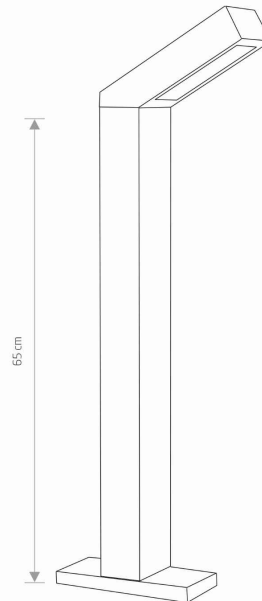

LUMINAIRE MODEL

**LHOTSE LED**  
**4448**

CATALOGUE GROUP  
COUNTRY OF ORIGIN

—  
**MADE IN P.R.C.**

LIGHT SOURCE **LED**  
 LIGHT SOURCES TYPE **Integrated**  
 MAXIMUM WATTAGE **9W**  
 LAMP INCLUDES SOURCE OF LIGHT **Yes**  
 IP **IP54**  
**Exterior use**  
 LIFETIME **10000h**

THIS PRODUCT 4448 CONTAINS A LIGHT SOURCE 7882 OF ENERGY EFFICIENCY CLASS: G

PACKAGE DIMENSIONS **24cm/8.5cm/65.5cm**  
(L/W/H)

NET/GROSS WEIGHT **1.66kg/2.42kg**

ASSEMBLY METHOD **Direct assembly**

LEADING/SUPPLEMENTARY COLOR **Graphite**

MATERIALS **Painted aluminum, Plastic PC**

STYLE **Modern**

ELECTRICAL SECURITY CLASS **I**

POWER SUPPLY **~220-230V/50/60Hz**

DIMENSIONS

5 9 0 3 1 3 9 4 4 4 8 9 7

Item No.	POWER	COLOR TEMP	LUMEN	BEAM ANGLE	CRI	IP	LED BRAND	DRIVER BRAND	LIFETIME	WARRANTY
4448	9W	3000K	169lm	70°	≥ 80	IP54	—	—	10000h	—