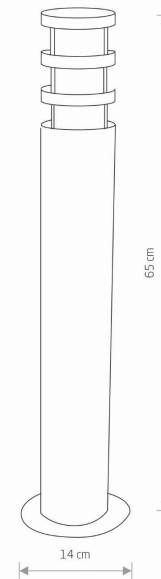

LUMINAIRE MODEL

NORIN
4446

CATALOGUE GROUP
COUNTRY OF ORIGIN

—
MADE IN P.R.C.

LIGHT SOURCE **E27**
 LIGHT SOURCES TYPE **Replaceable**
 MAXIMUM WATTAGE **10W only LED**
 LAMP INCLUDES SOURCE OF LIGHT **No**
 NUMBER OF LIGHT SOURCES **1**
 IP **IP44**
Exterior use

PACKAGE DIMENSIONS (L/W/H) **15cm/16cm/65.5cm**
 NET/GROSS WEIGHT **1.68kg/2.17kg**
 ASSEMBLY METHOD **Direct assembly**
 LEADING/SUPPLEMENTARY COLOR **Graphite, White**
 MATERIALS **Painted aluminum, Glass**
 STYLE **Modern**
 ELECTRICAL SECURITY CLASS **I**
 POWER SUPPLY **~220-230V/50/60Hz**

DIMENSIONS

5 9 0 3 1 3 9 4 4 4 6 9 9