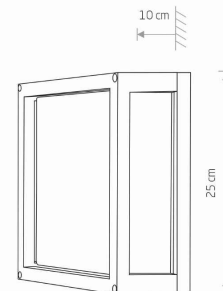

PACKAGE DIMENSIONS (L/W/H) **29cm/13cm/28.5cm**

NET/GROSS WEIGHT **2.77kg/3.02kg**

ASSEMBLY METHOD **Direct assembly**

LEADING/SUPPLEMENTARY COLOR **Graphite, White**

MATERIALS **Painted aluminum, Glass**

STYLE **Modern**

ELECTRICAL SECURITY CLASS **I**

POWER SUPPLY **~220-230V/50/60Hz**

DIMENSIONS

5 9 0 3 1 3 9 4 4 4 0 9 5