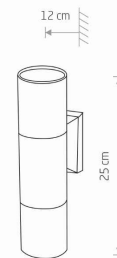

LUMINAIRE MODEL

NEGRO
4426

CATALOGUE GROUP
COUNTRY OF ORIGIN

—
MADE IN P.R.C.

LIGHT SOURCE **GU10**
 LIGHT SOURCES TYPE **Replaceable**
 MAXIMUM WATTAGE **10W only LED**
 LAMP INCLUDES SOURCE OF LIGHT **No**
 NUMBER OF LIGHT SOURCES **2**
 IP **IP54**
Exterior use

PACKAGE DIMENSIONS (L/W/H) **13cm/7.5cm/26cm**
 NET/GROSS WEIGHT **0.53kg/0.64kg**
 ASSEMBLY METHOD **Direct assembly**
 LEADING/SUPPLEMENTARY COLOR **Gray**
 MATERIALS **Painted aluminum, Glass**
 STYLE **Modern**
 ELECTRICAL SECURITY CLASS **I**
 POWER SUPPLY **~220-230V/50/60Hz**

DIMENSIONS

5 9 0 3 1 3 9 4 4 2 6 9 5