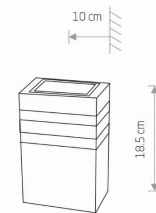

LUMINAIRE MODEL

RIO
4423

CATALOGUE GROUP
COUNTRY OF ORIGIN

—
MADE IN P.R.C.

LIGHT SOURCE **E27**
 LIGHT SOURCES TYPE **Replaceable**
 MAXIMUM WATTAGE **10W only LED**
 LAMP INCLUDES SOURCE OF LIGHT **No**
 NUMBER OF LIGHT SOURCES **1**
 IP **IP54**
Exterior use

PACKAGE DIMENSIONS (L/W/H) **12cm/11cm/20cm**
 NET/GROSS WEIGHT **0.76kg/0.87kg**
 ASSEMBLY METHOD **Direct assembly**
 LEADING/SUPPLEMENTARY COLOR **Black, Transparent**
 MATERIALS **Painted aluminum, Plastic PC**
 STYLE **Modern**
 ELECTRICAL SECURITY CLASS **I**
 POWER SUPPLY **~220-230V/50/60Hz**

DIMENSIONS

5 9 0 3 1 3 9 4 4 2 3 9 8