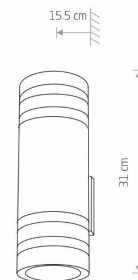

**Nowodvorski**  
LIGHTING

**CATALOGUE CARD**

LUMINAIRE MODEL

**SIERRA**  
**4422**

CATALOGUE GROUP  
COUNTRY OF ORIGIN

—  
**MADE IN P.R.C.**

LIGHT SOURCE **E27**  
 LIGHT SOURCES TYPE **Replaceable**  
 MAXIMUM WATTAGE **25W only LED**  
 LAMP INCLUDES SOURCE OF LIGHT **No**  
 NUMBER OF LIGHT SOURCES **2**  
 IP **IP54**  
**Exterior use**

PACKAGE DIMENSIONS (L/W/H) **17cm/10.5cm/32cm**

NET/GROSS WEIGHT **0.89kg/1.05kg**

ASSEMBLY METHOD **Direct assembly**

LEADING/SUPPLEMENTARY COLOR **Black, Transparent**

MATERIALS **Painted aluminum, Plastic PC**

STYLE **Modern**

ELECTRICAL SECURITY CLASS **I**

POWER SUPPLY **~220-230V/50/60Hz**

DIMENSIONS

5 9 0 3 1 3 9 4 4 2 2 9 9