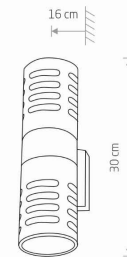

LUMINAIRE MODEL

MEKONG
4420

CATALOGUE GROUP
COUNTRY OF ORIGIN

—
MADE IN P.R.C.

LIGHT SOURCE **E27**
 LIGHT SOURCES TYPE **Replaceable**
 MAXIMUM WATTAGE **10W only LED**
 LAMP INCLUDES SOURCE OF LIGHT **No**
 NUMBER OF LIGHT SOURCES **2**
 IP **IP42**
Exterior use

PACKAGE DIMENSIONS (L/W/H) **16cm/10cm/31cm**
 NET/GROSS WEIGHT **0.94kg/1.1kg**
 ASSEMBLY METHOD **Direct assembly**
 LEADING/SUPPLEMENTARY COLOR **Black**
 MATERIALS **Painted aluminum, Glass**
 STYLE **Modern**
 ELECTRICAL SECURITY CLASS **I**
 POWER SUPPLY **~220-230V/50/60Hz**

DIMENSIONS

5 9 0 3 1 3 9 4 4 2 0 9 1