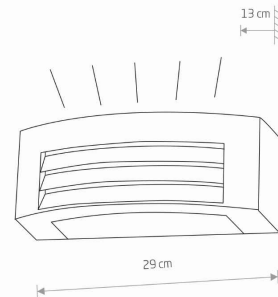

LUMINAIRE MODEL

**ORINOKO**  
**4387**

CATALOGUE GROUP  
COUNTRY OF ORIGIN

—  
**MADE IN P.R.C.**

LIGHT SOURCE **E27**  
 LIGHT SOURCES TYPE **Replaceable**  
 MAXIMUM WATTAGE **10W only LED**  
 LAMP INCLUDES SOURCE OF LIGHT **No**  
 NUMBER OF LIGHT SOURCES **1**  
 IP **IP44**  
**Exterior use**

PACKAGE DIMENSIONS (L/W/H) **12cm/13.5cm/29.5cm**

NET/GROSS WEIGHT **0.85kg/0.97kg**

ASSEMBLY METHOD **Direct assembly**

LEADING/SUPPLEMENTARY COLOR **Graphite, Trans parent**

MATERIALS **Painted aluminum, Plastic PC**

STYLE **Industrial**

ELECTRICAL SECURITY CLASS **I**

POWER SUPPLY **~220-230V/50/60Hz**

DIMENSIONS

5 9 0 3 1 3 9 4 3 8 7 9 7