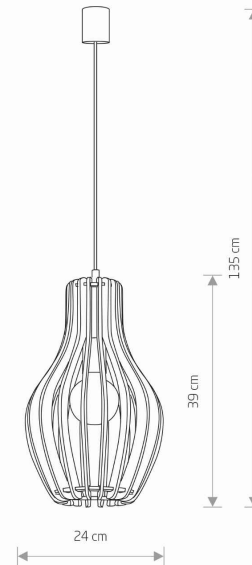

LUMINAIRE MODEL

**IKA A**  
**4171**

CATALOGUE GROUP  
COUNTRY OF ORIGIN

—  
**MADE IN POLAND**

LIGHT SOURCE **E27**  
 LIGHT SOURCES TYPE **Replaceable**  
 MAXIMUM WATTAGE **25W only LED**  
 LAMP INCLUDES SOURCE OF LIGHT **No**  
 NUMBER OF LIGHT SOURCES **1**  
 IP **IP20**  
**Interior use**

PACKAGE DIMENSIONS (L/W/H) **44cm/25cm/25cm**  
 NET/GROSS WEIGHT **1.01kg/1.36kg**  
 ASSEMBLY METHOD **Direct assembly**  
 LEADING/SUPPLEMENTARY COLOR **Natural wood**  
 MATERIALS **Plywood, Painted steel**  
 STYLE **Scandinavian**  
 ELECTRICAL SECURITY CLASS **II**  
 POWER SUPPLY **~220-230V/50/60Hz**

**DIMENSIONS**

5 903139417198