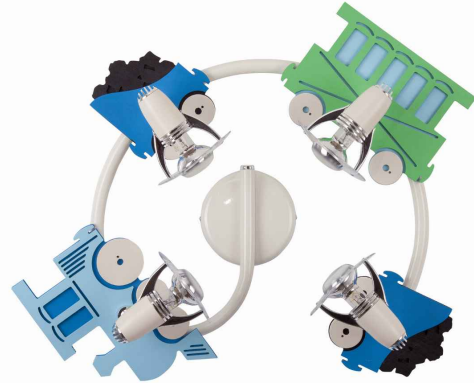

LUMINAIRE MODEL

TRAIN
4065

CATALOGUE GROUP
COUNTRY OF ORIGIN

—
MADE IN POLAND

LIGHT SOURCE **E14 R50**
LIGHT SOURCES TYPE **Replaceable**
MAXIMUM WATTAGE **4x40W**
LAMP INCLUDES SOURCE OF LIGHT **No**
NUMBER OF LIGHT SOURCES **4**
IP **IP20**
Interior use

PACKAGE DIMENSIONS (L/W/H) **50cm/50cm/25cm**
NET/GROSS WEIGHT **1,33kg/1,93kg**
ASSEMBLY METHOD **Bridge**
LEADING/SUPPLEMENTARY COLOR **Multicolour**
MATERIALS **Plywood,Plastic PC/ABS,Painted steel**
ELECTRICAL SECURITY CLASS **I**
POWER SUPPLY **~220-230V/50/60Hz**