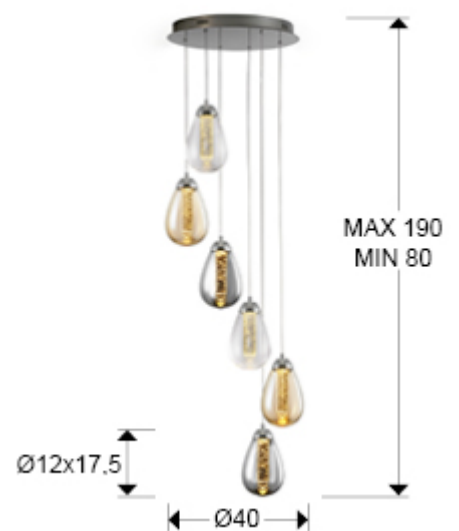

Taccia

394834

Pendants

LED lamp of 6 lights, made of metal, chrome finish. Double shade, exterior with pear shape made of clear, amber and smoked glass and exterior of solid bar with decorative bubbles. Adjustable in length. 6x5W LED. 3000 K.

. This lamp is supplied with GRAVITY TOGGLES, to improve ceiling fixing.

GENERAL INFORMATION

Catalogue: i42 Iluminación
Page: 224
EAN Code: 8435435325084
Type: Pendants
Collection: Taccia

SIZES

Sizes: \varnothing 40.0 \updownarrow 125.0 cm
Height when installed: 80.0/ max. 190.0 cm
Weight: 4.7 Kg

SIZES WITH PACKAGING

Weight: 6.2 Kg
Volume: 0.0710m³
Sizes: \leftrightarrow 51.0 \updownarrow 29.0 \swarrow 48.0 cm

TECHNICAL INFORMATION

IP protection: IP 20
Electric class: Class 1
Maximum power: 30W
Voltage: 220/240 V
Frequency: 50/60 Hz
Colour temperature: 3,000 K
Average lifespan: 30,000 h
Power factor: >0.9
CRI: >80

ADDITIONAL INFORMATION

Material: Metal, glass
Finish: Chromed, clear, amber
Cable colour: clear