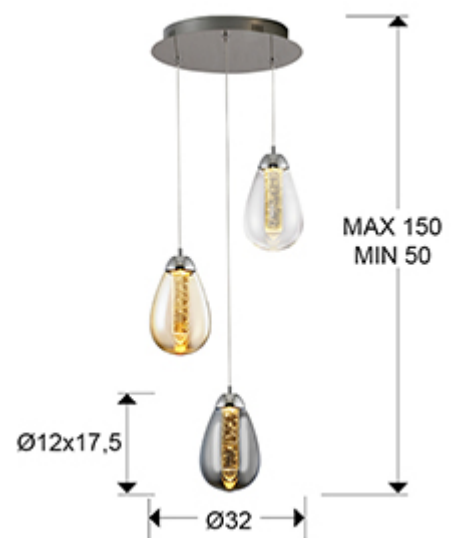

Taccia

394782

Pendants

LED lamp of 3 lights, made of metal, chrome finish. Double shade, exterior with pear shape made of clear, amber and smoked glass and interior of solid bar with decorative bubbles. Adjustable in length. 3x5W LED. 1.350 lm 3000 K.

· This lamp is supplied with GRAVITY TOGGLES, to improve ceiling fixing.

GENERAL INFORMATION

Catalogue: i39 Iluminación
 Page: 198
 EAN Code: 8435435325077
 Type: Pendants
 Collection: Taccia

SIZES

Sizes: Ø 32.0 ↑ 95.0 cm
 Height when installed: 50.0/ max. 150.0 cm
 Weight: 2.5 Kg

SIZES WITH PACKAGING

Weight: 3.5 Kg
 Volume: 0.0440m³
 Sizes: ↔ 39.0 ↑ 29.0 ↗ 39.0 cm

TECHNICAL INFORMATION

IP protection: IP 20
Electric class: Class 1
Maximum power: 3x5W
Voltage: 220/240 V
Frequency: 50/60 Hz
Colour temperature: 3,000 K
Average lifespan: 30,000 h
Power factor: >0.9
CRI: >80

ADDITIONAL INFORMATION

Material: Metal, glass
Finish: Chromed, clear, amber
Cable colour: clear