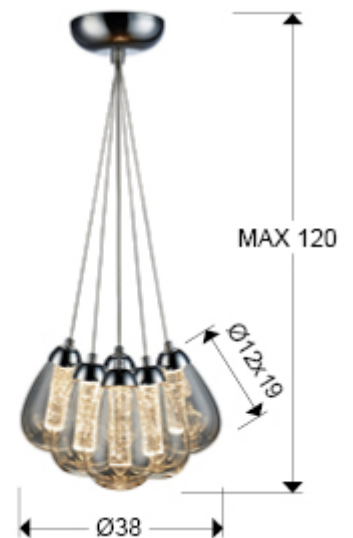

394647

>>ITEM CANCELLED

. This lamp is supplied with GRAVITY TOGGLES, to improve ceiling fixing.

GENERAL INFORMATION

Catalogue: I38 Iluminación
Page: 162
EAN Code: 8435435321635

SIZES

Sizes: \varnothing 38.0 \updownarrow 20.0 cm
Height when installed: 50.0/ max. 135.0 cm
Weight: 2.8 Kg

SIZES WITH PACKAGING

Weight: 5.2 Kg
Volume: 0.0610m³
Sizes: \leftrightarrow 58.0 \updownarrow 21.0 \nearrow 50.0 cm

TECHNICAL INFORMATION

IP protection: IP 20
Electric class: Class 1
Maximum power: 30W
Voltage: 220 V
Frequency: 50/60 Hz
Dimmable: NO
Colour temperature: 3,000 K
Average lifespan: 30,000 h
CRI: >80

DRIVER LED

Make: EAGLERISE
Model: LS-30-300RI
Quantity: 1 Units
Dimmable: No
Maximum power: 30W
Frequency: 50-60 Hz
Primary voltage: 220-240 V
Type: Corriente constante
Secondary current: 300 V
Sizes: ↔ 11,5 ↓ 3,0 ↗ 4,0 cm

ADDITIONAL INFORMATION

Cable colour: Clear