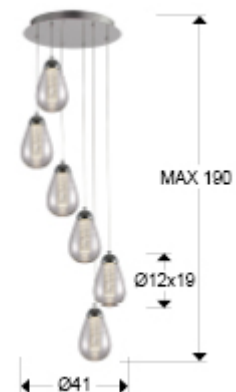

Taccia

394529

Pendants

Lamp of 6 LED lights, made of metal, chrome finish. Double shade, exterior with pear shape made of clear glass and interior of solid bar with decorative bubbles. Adjustable in length. 6x5W LED. 2.700 lm 3.000 K.

· This lamp is supplied with GRAVITY TOGGLES, to improve ceiling fixing.

GENERAL INFORMATION

Catalogue: i39 Iluminación
Page: 197
EAN Code: 8435435321628
Type: Pendants
Collection: Taccia

SIZES

Sizes: Ø 41.0 ↓ 125.0 cm
Height when installed: 80.0/ max. 190.0 cm
Weight: 4.7 Kg

SIZES WITH PACKAGING

Weight: 6.2 Kg
Volume: 0.0710m³
Sizes: ↔ 51.0 ↓ 29.0 ↗ 48.0 cm

TECHNICAL INFORMATION

IP protection: IP 20
Electric class: Class 1
Maximum power: 30W
Voltage: 220/240 V
Frequency: 50/60 Hz
Dimmable: NO
Colour temperature: 3,000 K
Average lifespan: 30,000 h
CRI: >80

ADDITIONAL INFORMATION

Material: Metal, glass
Finish: Chrome, clear
Cable colour: CLEAR