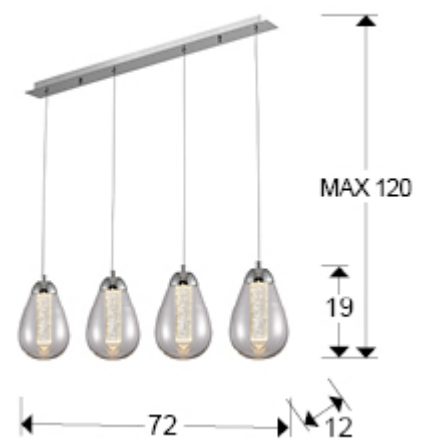

Taccia 394460

Lamp of 4 LED lights, made of metal, chrome finish. Double shade, exterior with pear shape made of clear glass and interior of solid bar with decorative bubbles. Adjustable in length. 4x5W LED. 1800 lm 3.000 K.

GENERAL INFORMATION

Catalogue: i42 Iluminación
 Page: 223
 EAN Code: 8435435321611
 Collection: Taccia

SIZES

Sizes: ↔ 72.0 ↓ 20.0 ↗ 12.0 cm
 Height when installed: 35.0/ max. 120.0 cm
 Weight: 3.3 Kg

SIZES WITH PACKAGING

Weight: 4.4 Kg
 Volume: 0.0450m³
 Sizes: ↔ 83.0 ↓ 20.0 ↗ 27.0 cm

TECHNICAL INFORMATION

IP protection: IP 20
Electric class: Class 1
Maximum power: 20W
Voltage: 220/240 V
Frequency: 50/60 Hz
Dimmable: NO
Colour temperature: 3,000 K
Average lifespan: 30,000 h
CRI: >80

ADDITIONAL INFORMATION

Material: Metal, glass
Finish: Chrome, clear
Cable colour: CLEAR