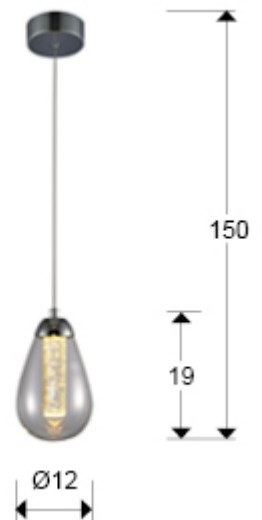

Taccia

394318

Recommended product

1 Light Pendants

Lamp of 1 LED light, made of metal, chrome finish. Double shade, external with pear shape made of clear glass and internal of solid bar with decorative bubbles. Adjustable in length. 5W LED. 450 lm 3.000 K.

. This lamp is supplied with GRAVITY TOGGLES, to improve ceiling fixing.

GENERAL INFORMATION

Catalogue: i42 Iluminación
Page: 222
EAN Code: 8435435321604
Type: 1 Light Pendants
Collection: Taccia

SIZES

Sizes: Ø 12.0 ↓ 20.0 cm
Height when installed: 35.0/ max. 150.0 cm
Weight: 0.8 Kg

SIZES WITH PACKAGING

Weight: 1.1 Kg
Volume: 0.0140m³
Sizes: ↔ 34.0 ↓ 21.0 ↙ 20.0 cm

TECHNICAL INFORMATION

IP protection: IP 20
Electric class: Class 1
Maximum power: 5W
Voltage: 220/240 V
Frequency: 50/60 Hz
Dimmable: NO
Colour temperature: 3,000 K
Average lifespan: 30,000 h
CRI: >80

ADDITIONAL INFORMATION

Material: Metal, glass
Finish: Chrome and clear
Cable colour: CLEAR