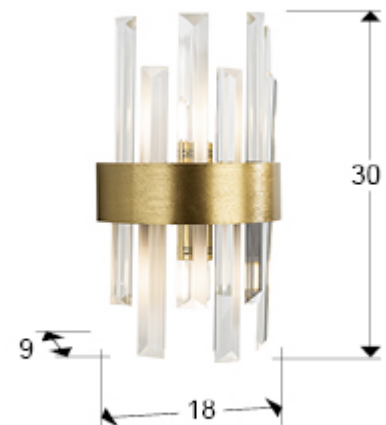

## Grace

365093

Recommended product

Wall lamps

Wall lamp of 2 lights, made of brushed metal finished in gold.  
Clear glass bars diffuser with prism shape.

·This item includes 2 G9 LED 4W

### GENERAL INFORMATION

Catalogue: i42 Iluminación  
Page: 24  
EAN Code: 8435435334741  
Type: Wall lamps  
Collection: Grace

### SIZES

Sizes: ↔ 18.0 ↓ 30.0 ↗ 9.0 cm  
Weight: 1.0 Kg

## ADDITIONAL INFORMATION

Material: Metal, glass  
Finish: Brushed gold, clear  
Assembling time by customer: 5 min