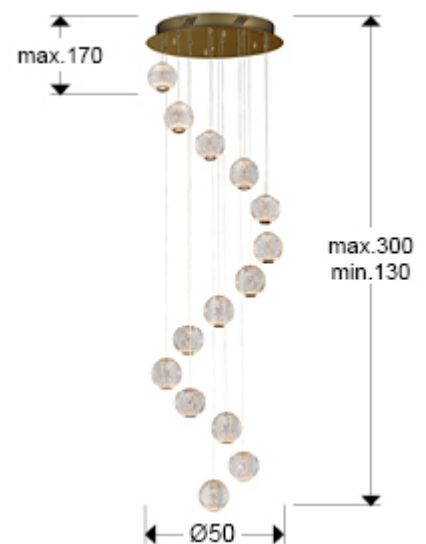

Austral

354318

Recommended product

Pendants

Round lamp of 14 LED lights, metal finished in gold.
Spherical shades of Ø11cm of clear optical acrylic, faceted design. 69W LED. 3200K, 3.745 lm.

· This lamp is supplied with GRAVITY TOGGLES, to improve ceiling fixing.

GENERAL INFORMATION

Catalogue: i42 Iluminación
Page: 181
EAN Code: 8435435332037
Type: Pendants
Collection: Austral

SIZES

Sizes: Ø 50.0 ↓ 175.0 cm
Height when installed: 130.0/ max. 300.0 cm
Weight: 14.1 Kg

SIZES WITH PACKAGING

Weight: 15.6 Kg
Volume: 0.1000m³
Sizes: ↔ 61.0 ↓ 27.0 ↗ 61.0 cm

TECHNICAL INFORMATION

IP protection: IP 20
Electric class: Class 1
Maximum power: 69W
Voltage: 180/240 V
Frequency: 50/60 Hz
Colour temperature: 3,200 K
Average lifespan: 50,000 h
CRI: >90

ADDITIONAL INFORMATION

Material: Metal, optical acrylic
Finish: Gold, clear