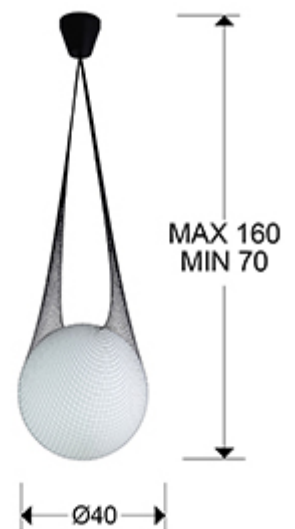

## Globe

353021

1 Light Pendants

Lamp with spherical opal glass shade and black mesh.

·This item includes 1 E27 LED 10W This lamp is supplied with GRAVITY TOGGLES, to improve ceiling fixing.

### GENERAL INFORMATION

EAN Code: 8435435329297  
Type: 1 Light Pendants  
Collection: Globe

### SIZES

Sizes: Ø 40.0 ↑ 40.0 cm  
Height when installed: 70.0/ max. 160.0 cm  
Weight: 2.1 Kg

### SIZES WITH PACKAGING

Weight: 3.7 Kg  
Volume: 0.0940m<sup>3</sup>  
Sizes: ↔ 39.0 ↑ 49.0 ↗ 49.0 cm

---