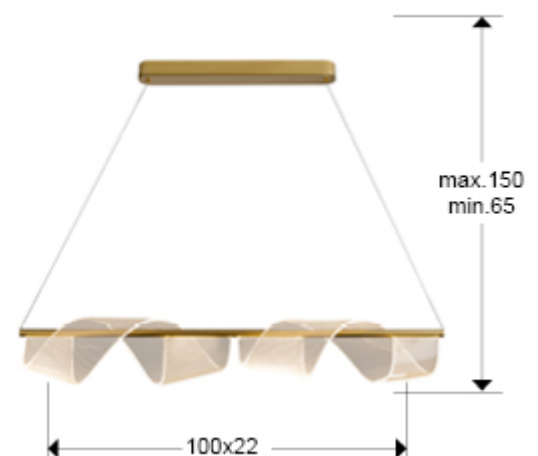

Velas

351016

Pendants

Recommended product

Lamp made of metal and aluminium, matt gold finish. Curved microprinted methacrylate diffuser. Adjustable length. 21W LED, 1200 lm, 3000K.

· This lamp is supplied with GRAVITY TOGGLES, to improve ceiling fixing.

GENERAL INFORMATION

Catalogue: i42 Iluminación
 Page: 2
 EAN Code: 8435435337339
 Type: Pendants
 Collection: Velas

SIZES

Sizes: ↔ 100.0 ↓ 16.0 ↗ 22.0 cm
 Height when installed: 65.0/ max. 150.0 cm
 Weight: 2.5 Kg

SIZES WITH PACKAGING

Weight: 3.9 Kg
 Volume: 0.0820m³
 Sizes: ↔ 106.0 ↓ 25.0 ↗ 31.0 cm

TECHNICAL INFORMATION

IP protection: IP 20
Electric class: Class 1
Maximum power: 21W
Voltage: 180/240 V
Frequency: 50/60 Hz
Colour temperature: 3,000 K
Average lifespan: 50,000 h
Power factor: >0.95
CRI: >80