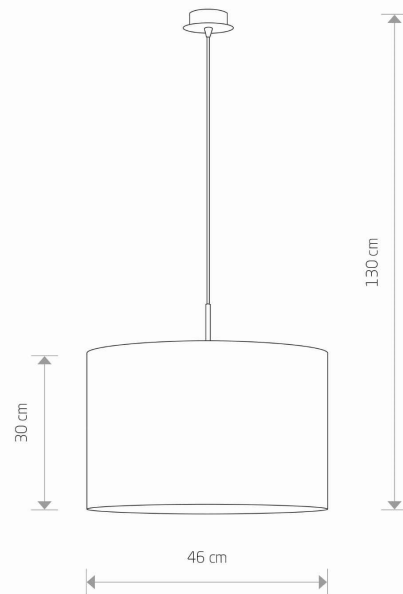

LUMINAIRE MODEL

ALICE L
3466

CATALOGUE GROUP
COUNTRY OF ORIGIN

—
MADE IN POLAND

LIGHT SOURCE **E27**
 LIGHT SOURCES TYPE **Replaceable**
 MAXIMUM WATTAGE **25W only LED**
 LAMP INCLUDES SOURCE OF LIGHT **No**
 NUMBER OF LIGHT SOURCES **1**
 IP **IP20**
Interior use

PACKAGE DIMENSIONS (L/W/H) **50cm/50cm/33cm**
 NET/GROSS WEIGHT **0.8kg/1.85kg**
 ASSEMBLY METHOD **Bridge**
 LEADING/SUPPLEMENTARY COLOR **beige,Black**
 MATERIALS **Fabric,Painted steel**
 STYLE **Modern**
 ELECTRICAL SECURITY CLASS **I**
 POWER SUPPLY **~220-230V/50/60Hz**

DIMENSIONS

5 903139346696