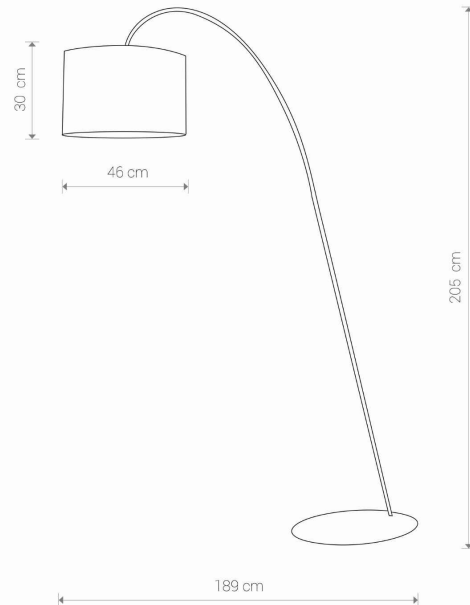

LUMINAIRE MODEL

**ALICE L**  
**3464**

CATALOGUE GROUP  
COUNTRY OF ORIGIN

—  
**MADE IN POLAND**

LIGHT SOURCE **E27**  
 LIGHT SOURCES TYPE **Replaceable**  
 MAXIMUM WATTAGE **25W only LED**  
 LAMP INCLUDES SOURCE OF LIGHT **No**  
 NUMBER OF LIGHT SOURCES **1**  
 IP **IP20**  
**Interior use**

PACKAGE DIMENSIONS (L/W/H) **65cm/50cm/9cm**  
 NET/GROSS WEIGHT **12,31kg/15,42kg**  
 ASSEMBLY METHOD **Free-standing product**  
 LEADING/SUPPLEMENTARY COLOR **beige,Black**  
 SWITCH **Yes**  
 MATERIALS **Painted steel,Fabric**  
 STYLE **Modern**  
 ELECTRICAL SECURITY CLASS **II**  
 POWER SUPPLY **~220-230V/50/60Hz**

**DIMENSIONS**

5 903 1393 46498