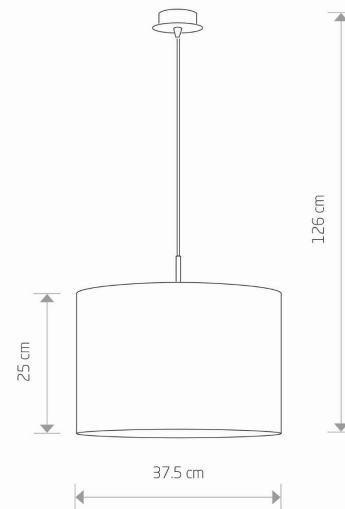

LUMINAIRE MODEL

ALICE M
3458

CATALOGUE GROUP
COUNTRY OF ORIGIN

—
MADE IN POLAND

LIGHT SOURCE **E27**
 LIGHT SOURCES TYPE **Replaceable**
 MAXIMUM WATTAGE **25W only LED**
 LAMP INCLUDES SOURCE OF LIGHT **No**
 NUMBER OF LIGHT SOURCES **1**
 IP **IP20**
Interior use

PACKAGE DIMENSIONS (L/W/H) **40cm/40cm/30cm**

NET/GROSS WEIGHT **0.71kg/1.54kg**

ASSEMBLY METHOD **Bridge**

LEADING/SUPPLEMENTARY COLOR **Ecru,Black**

MATERIALS **Fabric,Painted steel**

STYLE **Modern**

ELECTRICAL SECURITY CLASS **I**

POWER SUPPLY **~220-230V/50/60Hz**

DIMENSIONS

5 9 0 3 1 3 9 3 4 5 8 9 7