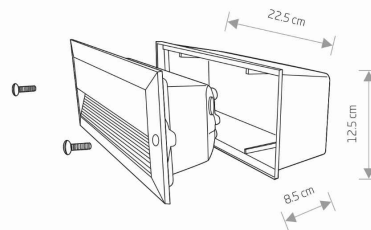

PACKAGE DIMENSIONS (L/W/H) **13cm/10cm/23.5cm**

NET/GROSS WEIGHT **0.61kg/0.7kg**

ASSEMBLY METHOD **Recessed assembly**

LEADING/SUPPLEMENTARY COLOR **Graphite, Transparent**

MATERIALS **Painted aluminum, Plastic**

STYLE **Modern**

ELECTRICAL SECURITY CLASS **I**

POWER SUPPLY **~220-230V/50/60Hz**

DIMENSIONS

5 9 0 3 1 3 9 3 4 1 2 9 5

CUT OUT

HOLE SHAPE

Rectangular

HOLE DIMENSIONS

22x12cm