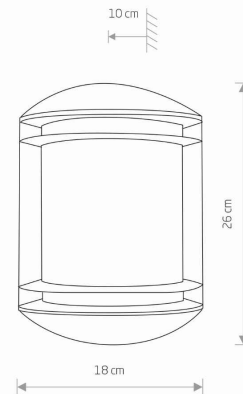

LUMINAIRE MODEL

QUARTZ
3411

CATALOGUE GROUP
COUNTRY OF ORIGIN

—
MADE IN P.R.C.

LIGHT SOURCE **E27**
 LIGHT SOURCES TYPE **Replaceable**
 MAXIMUM WATTAGE **10W only LED**
 LAMP INCLUDES SOURCE OF LIGHT **No**
 NUMBER OF LIGHT SOURCES **1**
 IP **IP21**
Exterior use

PACKAGE DIMENSIONS **18.5cm/11.5cm/26.5cm**
(L/W/H)

NET/GROSS WEIGHT **0.55kg/0.68kg**

ASSEMBLY METHOD **Direct assembly**

LEADING/SUPPLEMENTARY COLOR **Graphite,White**

MATERIALS **Painted aluminum,Plastic PC**

STYLE **Industrial**

ELECTRICAL SECURITY CLASS **I**

POWER SUPPLY **~220-230V/50/60Hz**

DIMENSIONS

5 903139341196