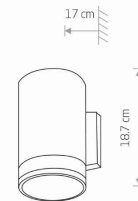

LUMINAIRE MODEL	<b>ROCK</b>	CATALOGUE GROUP	—
	<b>3405</b>	COUNTRY OF ORIGIN	<b>MADE IN P.R.C.</b>

LIGHT SOURCE	<b>E27</b>
LIGHT SOURCES TYPE	<b>Replaceable</b>
MAXIMUM WATTAGE	<b>1x60W</b>
LAMP INCLUDES SOURCE OF LIGHT	<b>No</b>
NUMBER OF LIGHT SOURCES	<b>1</b>
IP	<b>IP44</b>
	<b>Exterior use</b>

PACKAGE DIMENSIONS (L/W/H)	<b>19cm/11cm/20.5cm</b>
NET/GROSS WEIGHT	<b>0.95kg/1.06kg</b>
ASSEMBLY METHOD	<b>Direct assembly</b>
LEADING/SUPPLEMENTARY COLOR	<b>Graphite, Transparent</b>
MATERIALS	<b>Painted aluminum, Plastic PC</b>
STYLE	<b>Modern</b>
ELECTRICAL SECURITY CLASS	<b>I</b>
POWER SUPPLY	<b>~220-230V/50/60Hz</b>

DIMENSIONS

5 9 0 3 1 3 9 3 4 0 5 9 5