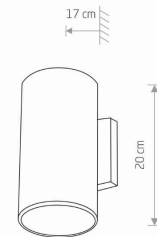

LUMINAIRE MODEL	FOG	CATALOGUE GROUP	—
	3402	COUNTRY OF ORIGIN	MADE IN P.R.C.

LIGHT SOURCE	E27
LIGHT SOURCES TYPE	Replaceable
MAXIMUM WATTAGE	25W only LED
LAMP INCLUDES SOURCE OF LIGHT	No
NUMBER OF LIGHT SOURCES	1
IP	IP44
	Exterior use

PACKAGE DIMENSIONS (L/W/H)	18.5cm/11cm/21.5cm
NET/GROSS WEIGHT	1.1kg/1.22kg
ASSEMBLY METHOD	Direct assembly
LEADING/SUPPLEMENTARY COLOR	Graphite
MATERIALS	Painted aluminum, Glass
STYLE	Modern
ELECTRICAL SECURITY CLASS	I
POWER SUPPLY	~220-230V/50/60Hz

DIMENSIONS

5 9 0 3 1 3 9 3 4 0 2 9 8