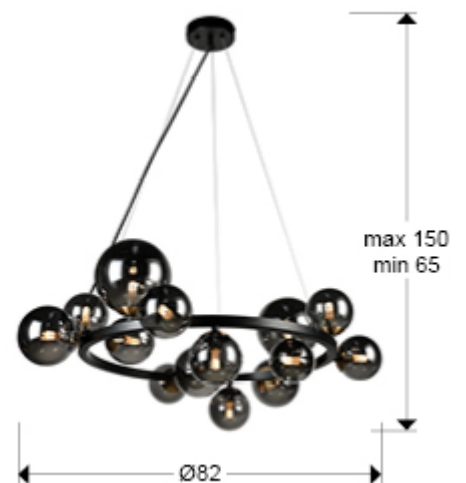

Astros

329613

Pendants

Recommended product

Lamp of 14 lights, made of metal, matt black finish and polished brass. Spherical glass shade in shimmered smoked grey tonality. Adjustable length.

·This item includes 14 G9 LED 4W This lamp is supplied with GRAVITY TOGGLES, to improve ceiling fixing.

GENERAL INFORMATION

Catalogue: i42 Iluminación
Page: 53
EAN Code: 8435435332921
Type: Pendants
Collection: Astros

SIZES

Sizes: Ø 82.0 ↓ 30.0 cm
Height when installed: 65.0/ max. 150.0 cm
Weight: 3.6 Kg

SIZES WITH PACKAGING

Weight: 5.6 Kg
Volume: 0.1210m³
Sizes: ↔ 89.0 ↓ 22.0 ↗ 62.0 cm

TECHNICAL INFORMATION

Energy class: A+
IP protection: IP 20
Electric class: Class 1
Maximum power: 14x28W
Voltage: 220/240 V
Frequency: 50/60 Hz

ADDITIONAL INFORMATION

Material: Metal, glass
Finish: Matt black, shimmered grey