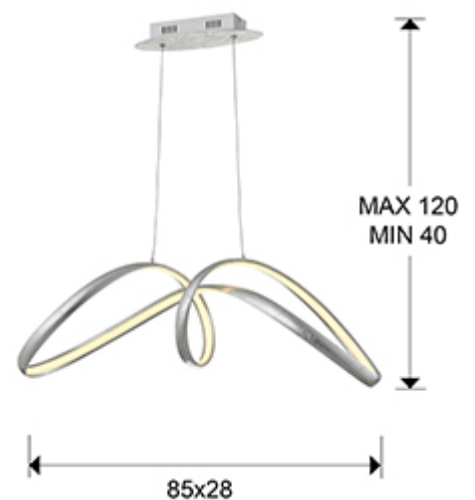

Lia 328319

Pendants

Lamp made of steel and aluminium. SILVER LEAF finish. Opal silicone diffuser. Adjustable height. LED lighting 32 W. 1800 lm. 3000 K.

· This lamp is supplied with GRAVITY TOGGLES, to improve ceiling fixing.

GENERAL INFORMATION

Catalogue: i39 Iluminación
 Page: 71
 EAN Code: 8435435329143
 Type: Pendants
 Collection: Lia

SIZES

Sizes: ↔ 85.0 ↓ 25.0 ↗ 28.0 cm
 Height when installed: 40.0/ max. 120.0 cm
 Weight: 2.0 Kg

SIZES WITH PACKAGING

Weight: 3.6 Kg
 Volume: 0.0970m³
 Sizes: ↔ 92.0 ↓ 32.0 ↗ 33.0 cm

TECHNICAL INFORMATION

IP protection: IP 20
Electric class: Class 1
Maximum power: 32W
Voltage: 220/240 V
Frequency: 50/60 Hz
Colour temperature: 3,000 K
Average lifespan: 50,000 h
Power factor: >0.9
CRI: >80