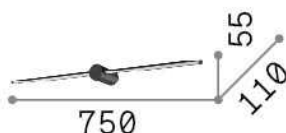

Info sorgente e prestazionali

Sorgente integrata	Integrated LED module
Sorgente sostituibile	No
Potenza	LED 12,5 W
Emissione	Direct
Consumo massimo	max 12,50 W
Caratteristiche LED	LED SMD
CCT LED	3000 K
Durata LED (t. 25°c)	20000 h
CRI	> 80
Flusso sorgente	1450 lm
Flusso utile	450 lm
Rischio fotobiologico	1
Lampadina inclusa	1 - E14 OLIVA 4W 3000K CRI80 SATIN