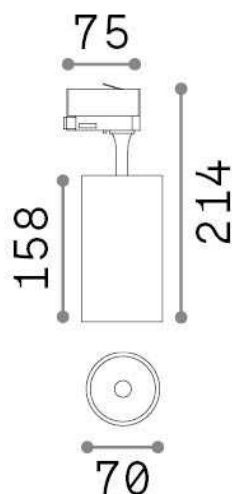

General info

Technical - Spotlights and Tracks

Ean	8021696322377
Item	FOX 25W CRI90 4000K ON-OFF BK
Installation	Spotlights and Tracks
Guarantee	5 years
Gross weight	0.64 kg
Volume	0.002688 m ³

Technical info

Net weight	0.54 kg
Insulation class	I
Protection index	IP20
Compliance	CE
Operating temperature	0° ~ +40 °C
Full load efficiency	X
Dimmer	NO, On-Off
Power output	220-240 V AC 50/60 Hz
Power supply	In-built, included Replaceable (by qualified operators only), electronic
Adjustability	vert. 0°-90° , orizz. 0°-355°
Accessories not included	Single connection on-off, Link on-off profile

Source info

Integrated source	Integrated LED module
Replaceable source	Replaceable (by qualified operators only)
Power	25 W
Emission	Direct
Max consumption	max 25,00 W
Features LED	LED COB BRIDGELUX
CCT LED	4000 K
Duration LED (t. 25°c)	30000 h
CRI	> 90
SDCM	3
Light beam	35°
Light beam flux	2700 lm
Useful light flux	2220 lm