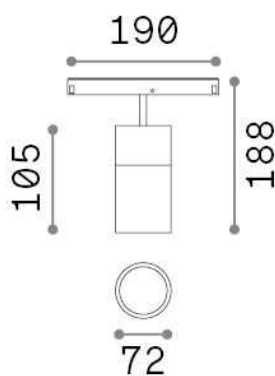

General info

Technical - Systems

Ean	8021696322001
Item	EGO TRACK SINGLE 26W 4000K DALI BK
Installation	Systems
Guarantee	5 years
Gross weight	0.76 kg
Volume	0.003536 m ³

Technical info

Net weight	0.7 kg
Insulation class	III
Protection index	IP20
Compliance	CE
Operating temperature	0° ~ +40 °C
Full load efficiency	X
Dimmer	YES, DALI
Power output	48 V DC
Power supply	Required, remoted, not included NO
Adjustability	vert. 0°-90° , orizz. 0°-335°
Accessories not included	Ego profile

Source info

Integrated source	Integrated LED module
Replaceable source	Replaceable (by qualified operators only)
Power	26 W
Emission	Direct
Max consumption	max 26,00 W
Features LED	LED COB CITIZEN
CCT LED	4000 K
Duration LED (t. 25°c)	50000 h
CRI	> 90
SDCM	3
Light beam	35°
Light beam flux	3150 lm
Useful light flux	2540 lm
Photobiological risk	1
Standby power	< 0.50 W