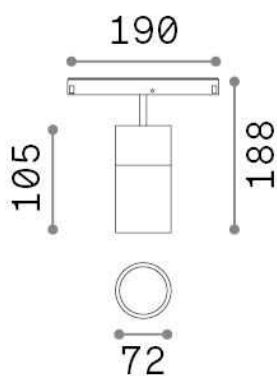

General info

Technical - Systems

Ean	8021696321974
Item	EGO TRACK SINGLE 19W 4000K DALI BK
Installation	Systems
Guarantee	5 years
Gross weight	0.76 kg
Volume	0.003536 m ³

Technical info

Net weight	0.7 kg
Insulation class	III
Protection index	IP20
Compliance	CE
Operating temperature	0° ~ +40 °C
Full load efficiency	X
Dimmer	YES, DALI
Power output	48 V DC
Power supply	Required, remoted, not included NO
Adjustability	vert. 0°-90° , orizz. 0°-335°
Accessories not included	Ego profile

Source info

Integrated source	Integrated LED module
Replaceable source	Replaceable (by qualified operators only)
Power	19 W
Emission	Direct
Max consumption	max 19,00 W
Features LED	LED COB CITIZEN
CCT LED	4000 K
Duration LED (t. 25°c)	50000 h
CRI	> 90
SDCM	3
Light beam	35°
Light beam flux	2350 lm
Useful light flux	2000 lm
Photobiological risk	1
Standby power	< 0.50 W