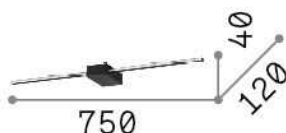

Info sorgente e prestazionali

Sorgente integrata	Integrated LED module
Sorgente sostituibile	No
Potenza	LED 13,5 W
Emissione	Direct
Consumo massimo	max 13,50 W
Caratteristiche LED	LED SMD
CCT LED	3000 K
Durata LED (t. 25°C)	30000 h
CRI	> 90
Flusso sorgente	900 lm
Flusso utile	400 lm
Rischio fotobiologico	1
Lampadina inclusa	1 - E14 OLIVA 4W 3000K CRI80 SATIN