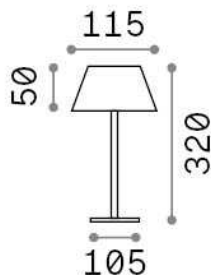

Info sorgente e prestazionali

Sorgente integrata	Integrated LED module
Sorgente sostituibile	Replaceable (by qualified operators only)
Potenza	LED 1,5 W
Emissione	Direct
Consumo massimo	max 1,50 W
Caratteristiche LED	LED SMD
CCT LED	3000 K
Durata LED (t. 25°c)	30000 h
CRI	> 80
Flusso sorgente	230 lm
Flusso utile	170 lm
Rischio fotobiologico	EXEMPT
Potenza in stand-by	< 0.50 W
Lampadina inclusa	1 - E14 OLIVA 4W 3000K CRI80 SATIN