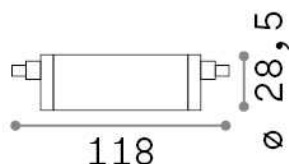

General info

Lampadine e accessori - Lampadine r7s

| | |
|---------------------|--------------------------------|
| Ean | 8021696307862 |
| Item | R7s SMD 14W 1700Lm 3000K CRI80 |
| Installation | - |
| Guarantee | 5 years |
| Gross weight | 0.08 kg |
| Volume | 0.000108 m ³ |

Technical info

| | |
|-----------------------------|--------------------|
| Net weight | 0.07 kg |
| Insulation class | - |
| Compliance | CE |
| Power output | 220-240 V AC 50 Hz |
| Dimmer | NO, On-Off |
| Power supply | Not required |
| Full load efficiency | X |

Source info

| | |
|-------------------------------|-------------|
| Power | 14 W |
| Emission | Diffuse |
| Max consumption | max 14,00 W |
| CCT LED | 3000 K |
| Duration LED (t. 25°C) | 15000 h |
| CRI | > 80 |
| Light beam | - |
| Useful light flux | 1700 lm |
| Photobiological risk | EXEMPT |