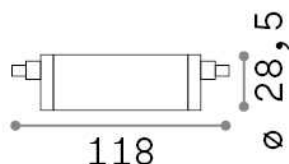

General info

Lampadine e accessori - Lampadine r7s

Ean	8021696307855
Item	R7s SMD 14W 1600Lm 3000K CRI80 DIMM
Installation	-
Guarantee	5 years
Gross weight	0.08 kg
Volume	0.000108 m ³

Technical info

Net weight	0.07 kg
Insulation class	-
Compliance	CE
Power output	220-240 V AC 50 Hz
Dimmer	1, TRIAC
Power supply	Not required

Source info

Power	14 W
Emission	Diffuse
Max consumption	max 14,00 W
CCT LED	3000 K
Duration LED (t. 25°C)	15000 h
CRI	> 80
Light beam	-
Useful light flux	1600 lm
Photobiological risk	EXEMPT
Standby power	< 0.50 W