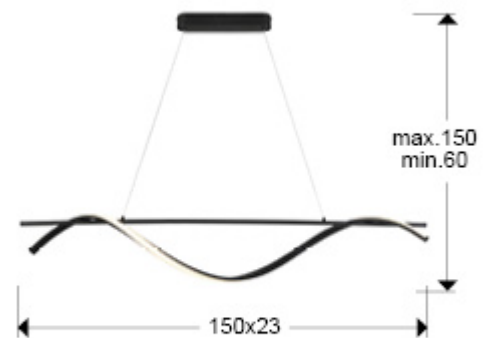

Boa

307529

Pendants

Recommended product

Lamp made of metal and aluminium finished in sanded matt black. Opal silicone diffuser. 26W LED. 1350 lm. 3000 K.

. This lamp is supplied with GRAVITY TOGGLES, to improve ceiling fixing.

GENERAL INFORMATION

Catalogue: i42 Iluminación
Page: 86
EAN Code: 8435435333416
Type: Pendants
Collection: Boa

SIZES

Sizes: ↔ 150.0 ↓ 23.0 ↗ 23.0 cm
Height when installed: 60.0/ max. 150.0 cm
Weight: 1.7 Kg

SIZES WITH PACKAGING

Weight: 3.0 Kg
Volume: 0.1350m³
Sizes: ↔ 155.0 ↓ 29.0 ↗ 30.0 cm

TECHNICAL INFORMATION

IP protection: IP 20
Electric class: Class 1
Maximum power: 26W
Voltage: 180/240 V
Frequency: 50/60 Hz
Colour temperature: 3,000 K
Average lifespan: 50,000 h
Power factor: >0.95
CRI: >80