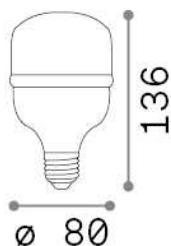

General info

Lampadine e accessori - Bin

| | |
|---------------------|--------------------------------|
| Ean | 8021696306889 |
| Item | E27 BIN 20W 4000K CRI80 BIANCO |
| Installation | - |
| Guarantee | 5 years |
| Gross weight | 0.1 kg |
| Volume | 0.00089 m ³ |

Technical info

| | |
|-------------------------|-----------------------|
| Net weight | 0.07 kg |
| Insulation class | - |
| Compliance | CE |
| Power output | 220-240 V AC 50/60 Hz |
| Dimmer | NO, On-Off |
| Power supply | Not required |

Source info

| | |
|-------------------------------|-------------|
| Power | 20 W |
| Emission | Diffuse |
| Max consumption | max 20,00 W |
| CCT LED | 4000 K |
| Duration LED (t. 25°C) | 25000 h |
| CRI | > 80 |
| Light beam | - |
| Useful light flux | 2050 lm |
| Photobiological risk | EXEMPT |