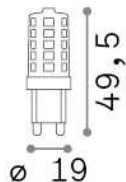

General info

Lampadine e accessori - Lampadine g9

Ean	8021696305486
Item	G9 4.0W 3000K CRI80
Installation	-
Guarantee	5 years
Gross weight	0.37 kg
Volume	2.5e-05 m ³

Technical info

Net weight	0.02 kg
Insulation class	-
Compliance	CE
Power output	220-240 V AC 50/60 Hz
Dimmer	NO, On-Off
Power supply	Not required

Source info

Power	4 W
Emission	Diffuse
Max consumption	max 4,00 W
CCT LED	3000 K
Duration LED (t. 25°C)	15000 h
CRI	> 80
Light beam	-
Useful light flux	510 lm
Photobiological risk	1