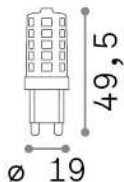

General info

Lampadine e accessori - Lampadine g9

Ean	8021696305431
Item	G9 3.5W 3000K CRI80 DIMM
Installation	-
Guarantee	5 years
Gross weight	0.37 kg
Volume	2.5e-05 m³

Technical info

Net weight	0.02 kg
Insulation class	-
Compliance	CE
Power output	220-240 V AC 50/60 Hz
Dimmer	1, TRIAC
Power supply	Not required

Source info

Power	3,5 W
Emission	Diffuse
Max consumption	max 3,50 W
CCT LED	3000 K
Duration LED (t. 25°C)	15000 h
CRI	> 80
Light beam	-
Useful light flux	420 lm
Photobiological risk	1
Standby power	< 0.50 W