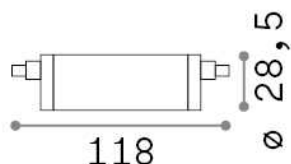

General info

Lampadine e accessori - Lampadine r7s

Ean	8021696296876
Item	R7s SMD 14W 1650Lm 4000K CRI80 DIMM
Installation	-
Guarantee	5 years
Gross weight	0.08 kg
Volume	0.000108 m ³

Technical info

Net weight	0.07 kg
Insulation class	-
Compliance	CE
Power output	220-240 V AC 50 Hz
Dimmer	1, TRIAC
Power supply	Not required

Source info

Power	14 W
Emission	Diffuse
Max consumption	max 14,00 W
CCT LED	4000 K
Duration LED (t. 25°C)	15000 h
CRI	> 80
Light beam	-
Useful light flux	1650 lm
Photobiological risk	EXEMPT
Standby power	< 0.50 W